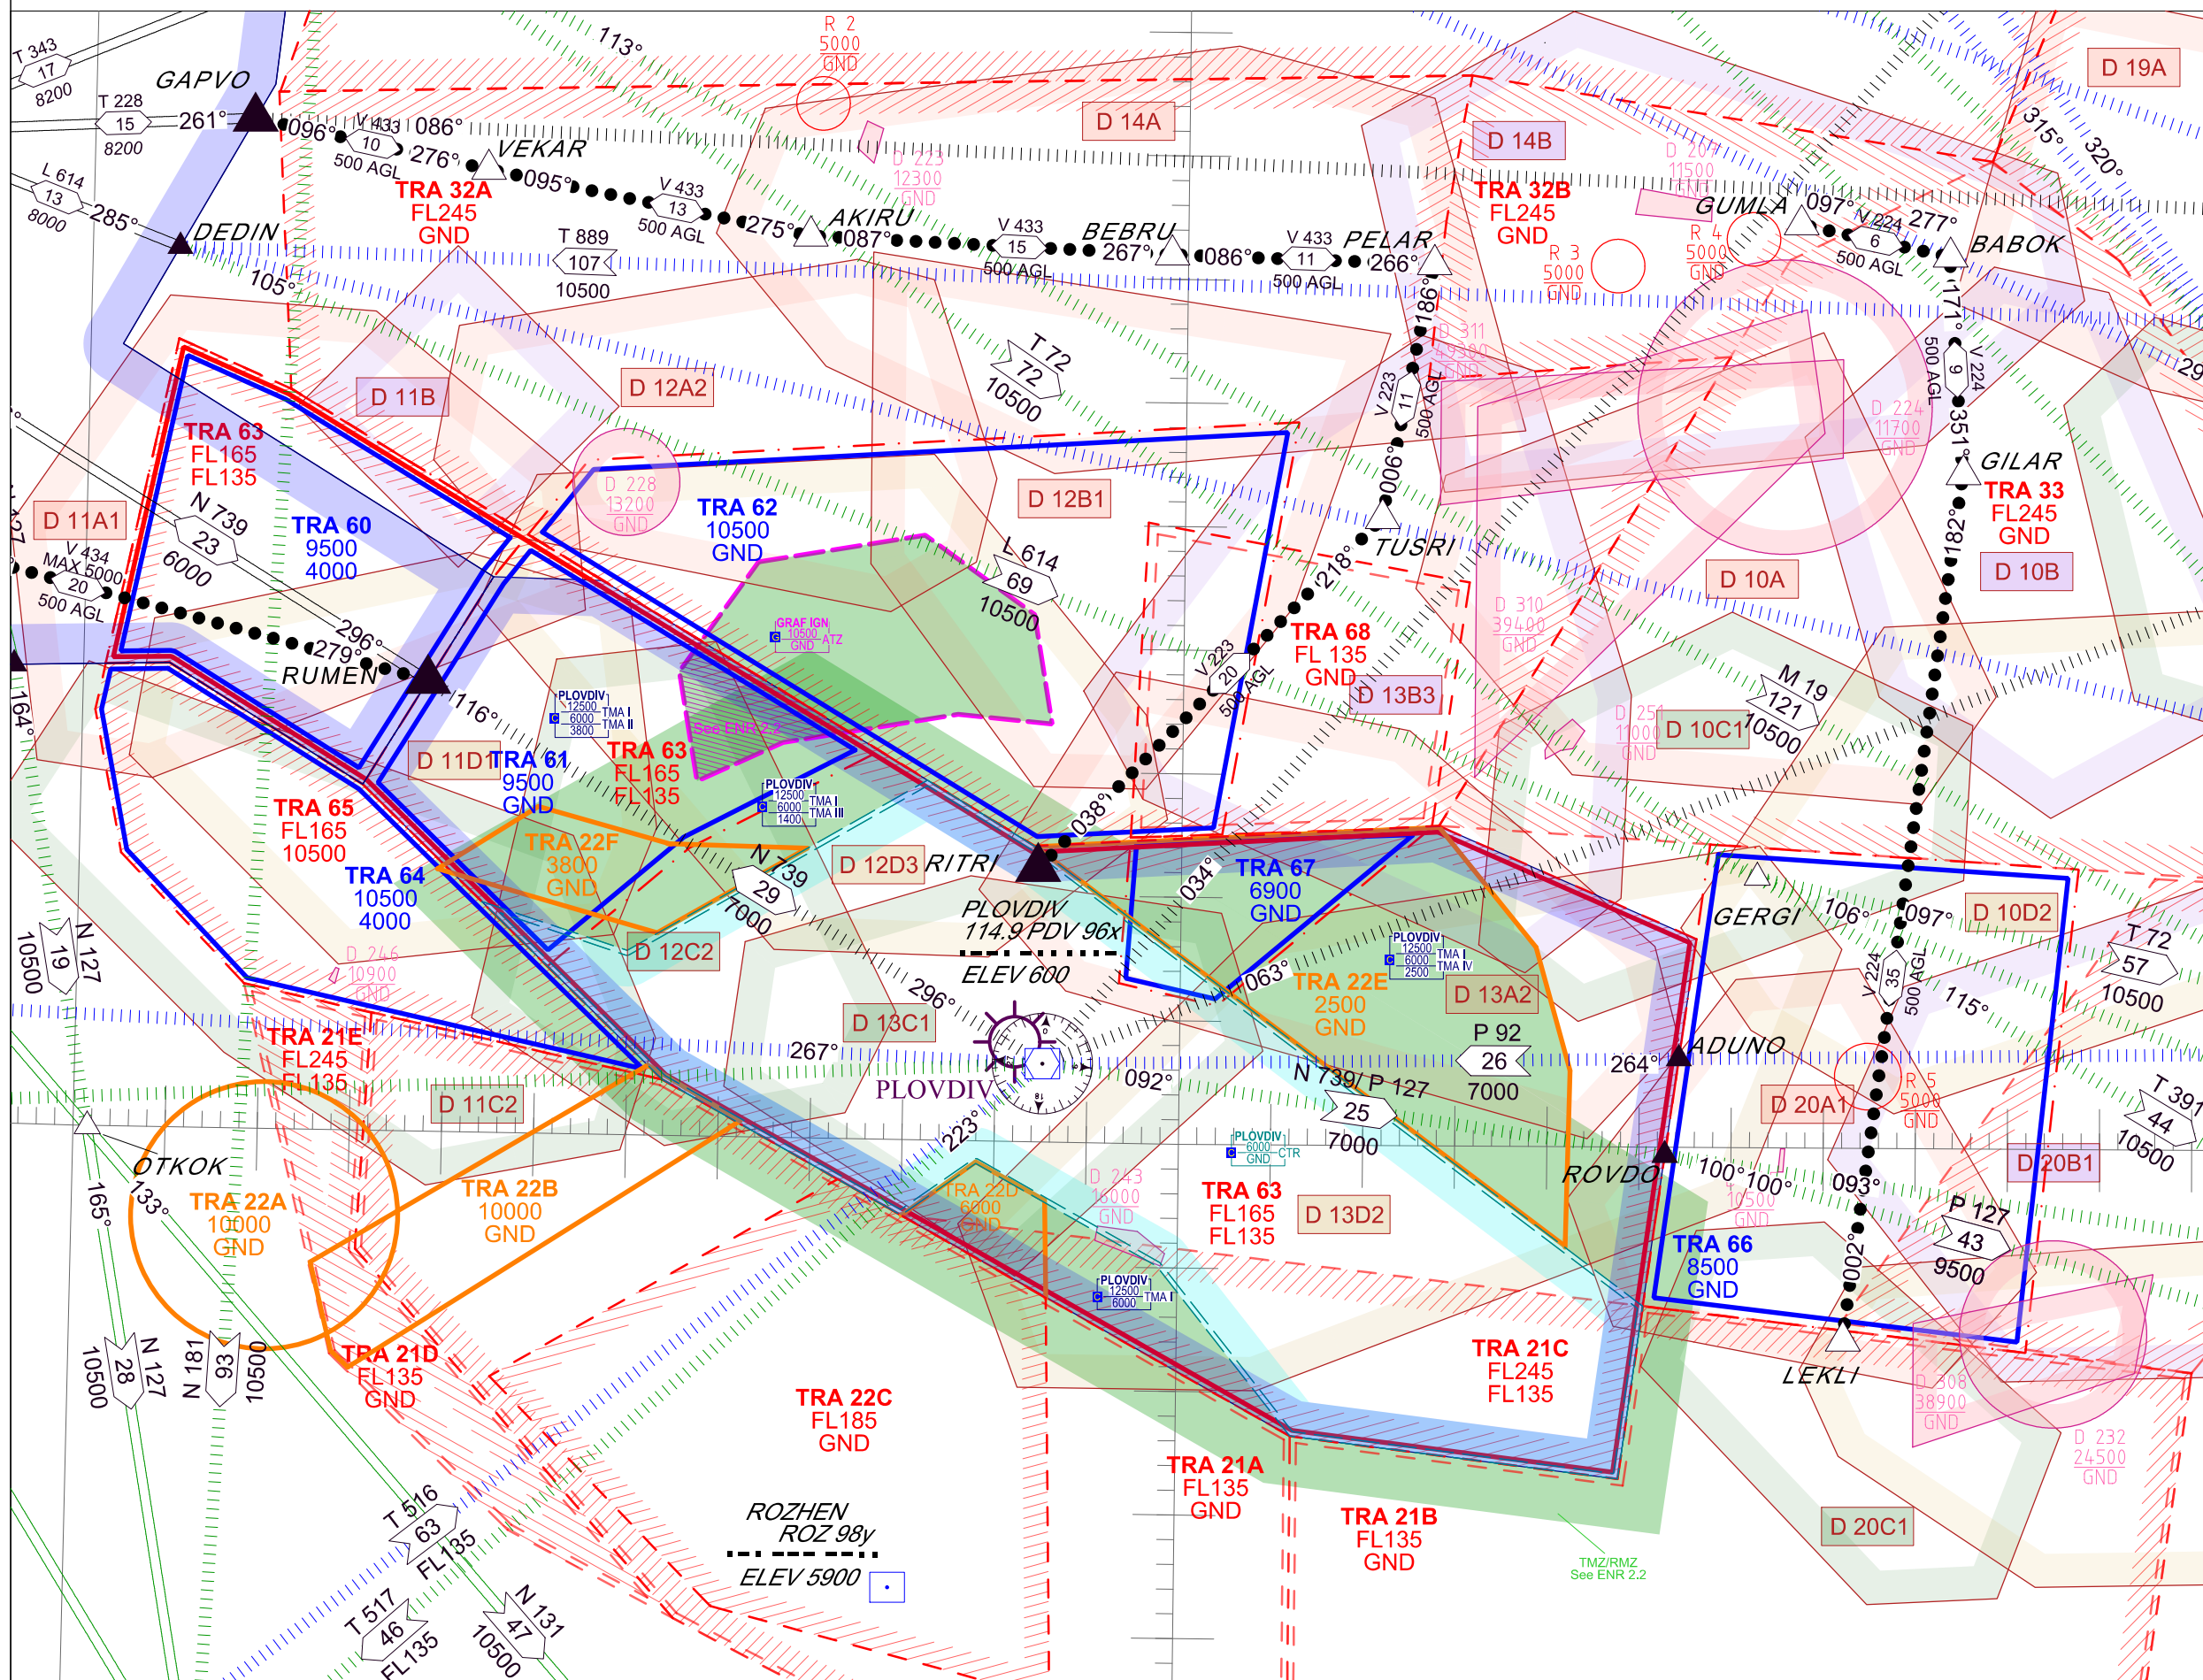

AREA
CHART-ICAO

PLOVDIV

SCALE 1 : 500 000

Altitudes and elevations in feet
Distances in nautical miles
Bearings are magnetic

PROJECTION: Lambert Conformal Conic
Parallels: 38N, 46N
DATUM: WGS-84

COMMUNICATION FACILITIES

SOFIA ACC	SOFIA APP
125.575	123.700
129.100	129.900
131.225	247.575 UHF
134.100	
135.025	
296.300 UHF	
SOFIA TWR	PLOVDIV TWR
118.100	133.600
120.200	125.500
336.400 UHF	362.550 UHF
SOFIA FIC	
130.600	

ATIS	VOLMET
PLOVDIV	SOFIA VOLMET
127.205	126.605

VAR 5°E - 2020
Annual rate of change 6.1°E

INTENTIONALLY LEFT BLANK