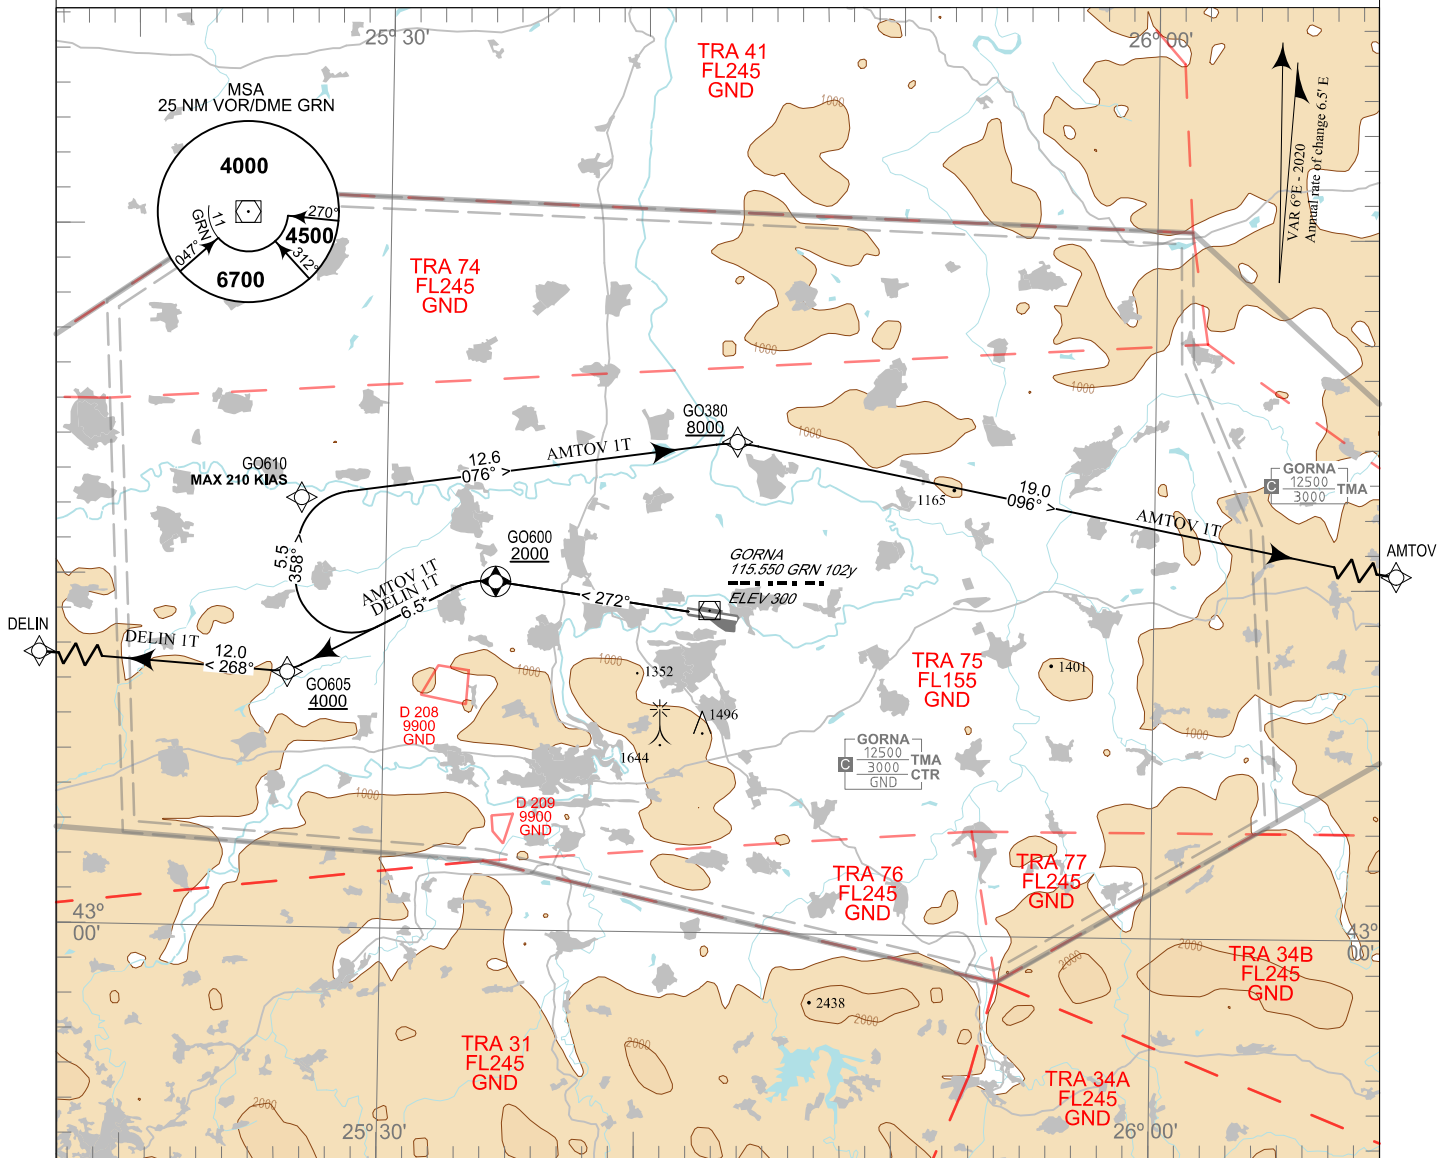

**STANDARD DEPARTURE CHART -
INSTRUMENT (SID) - ICAO**

TRANSITION ALT 12000 FT TWR 133.500 ATIS 127.130
TRANSITION HGT (11717) FT 124.500
TRANSITION LEVEL BY ATC 246.825
121.500
243.000

**GORNA ORYAHOVITSA
RNAV RWY 27**

AMTOV IT, DELIN IT

ALTITUDES (HEIGHTS) AND ELEVATIONS IN FEET
DISTANCES IN NM
Distances marked by * are approximate distances from DER

Certification:

RNAV 1 certification based on GNSS is required for the RNAV departure procedures

Non RNAV 1 ACFT:

Report "UNABLE RNAV" at first contact to ATC.
Expect OMNIDIRECTIONAL DEPARTURE and/ or instructions provided by ATC

AFTER TAKE-OFF:

Strict compliance with departure procedures is necessary. If unable to comply inform ATC in good time so that alternative clearance can be issued.

WARNING:

When given a clearance to a level higher than the specified in the SID, follow published SID profile, unless restrictions are explicitly cancelled by ATC.

ROUTES:

Follow the coding on the verso of the chart.

OMNIDIRECTIONAL DEPARTURE:

Climb straight ahead to 2300 FT.
Turn LEFT to DELIN or RIGHT to AMTOV according to FPL.
MNM climb gradient of 5.5% (344 FT/NM) required due airspace restrictions.
MAX 220 KIAS.